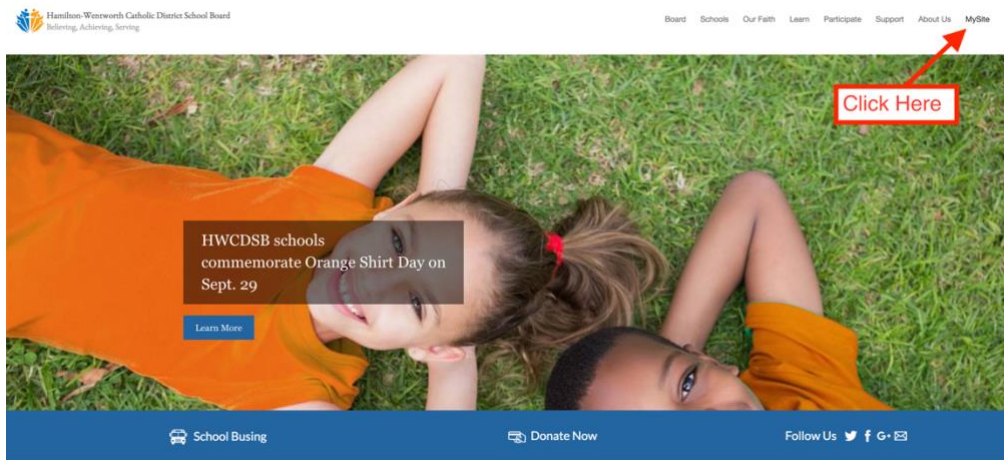

## How Students log into myClass

Students log into the HWCDSB mySite using their username and password for Office 365.

Example: **Username:** schoolcomputerusername@hwcdsb.ca  
**Password:** schoolcomputerpassword

Once logged in, click on the myClass/LMS icon.

Office 365 | SharePoint

Hamilton-Wentworth Catholic District School Board

Noronha, Michael

BROWSE PAGE

SHARE FOLLOW

The dashboard features a grid of application tiles. The first row includes 'Emergency Procedures', 'Crystal Reports', 'myCLASS', 'PathToSuccess', 'SuccessMaker', 'Prodigy', 'Destiny Quest', 'Destiny Discover - Bishop Ryan', 'Learning Commons', 'Student Link', 'Homework Help', and 'Growing in Faith'. The second row includes 'MediaNet', 'Career Cruising', and 'Nelson Education'. The 'myCLASS' tile is highlighted with a red circle, and a red arrow points to it from the text 'Click Here'.