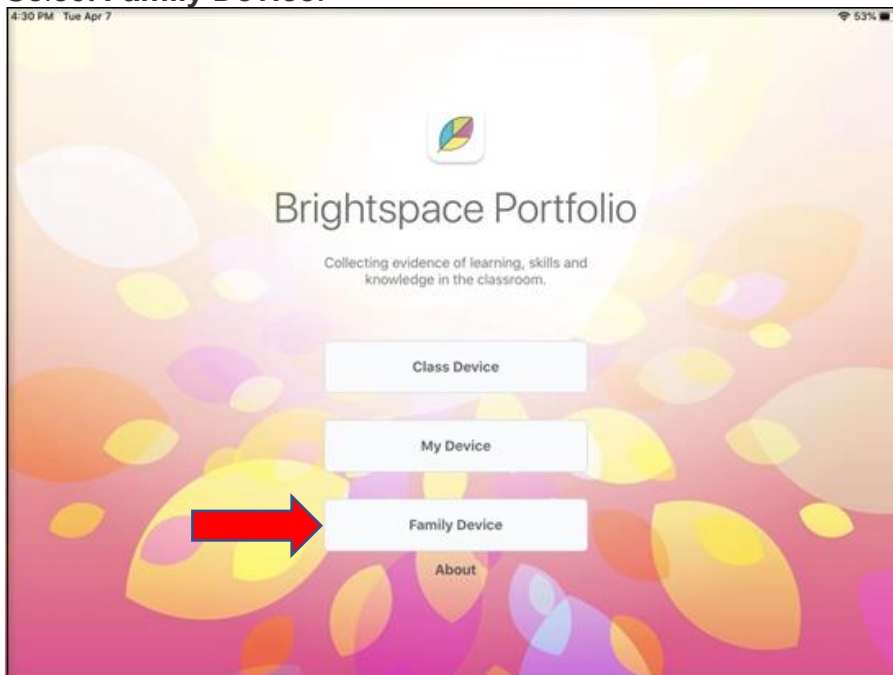

Using Brightspace Portfolio Home Mode for Students and Parents

1. On your iOS or Android device, launch the Brightspace Portfolio app.
2. Select **Family Device**.

3. Then choose **At Home** or **At Home with Funster**; if selected, the Funster will provide friendly guidance for the learner.

4. Scan your personal passcard and begin capturing evidence of your learning.